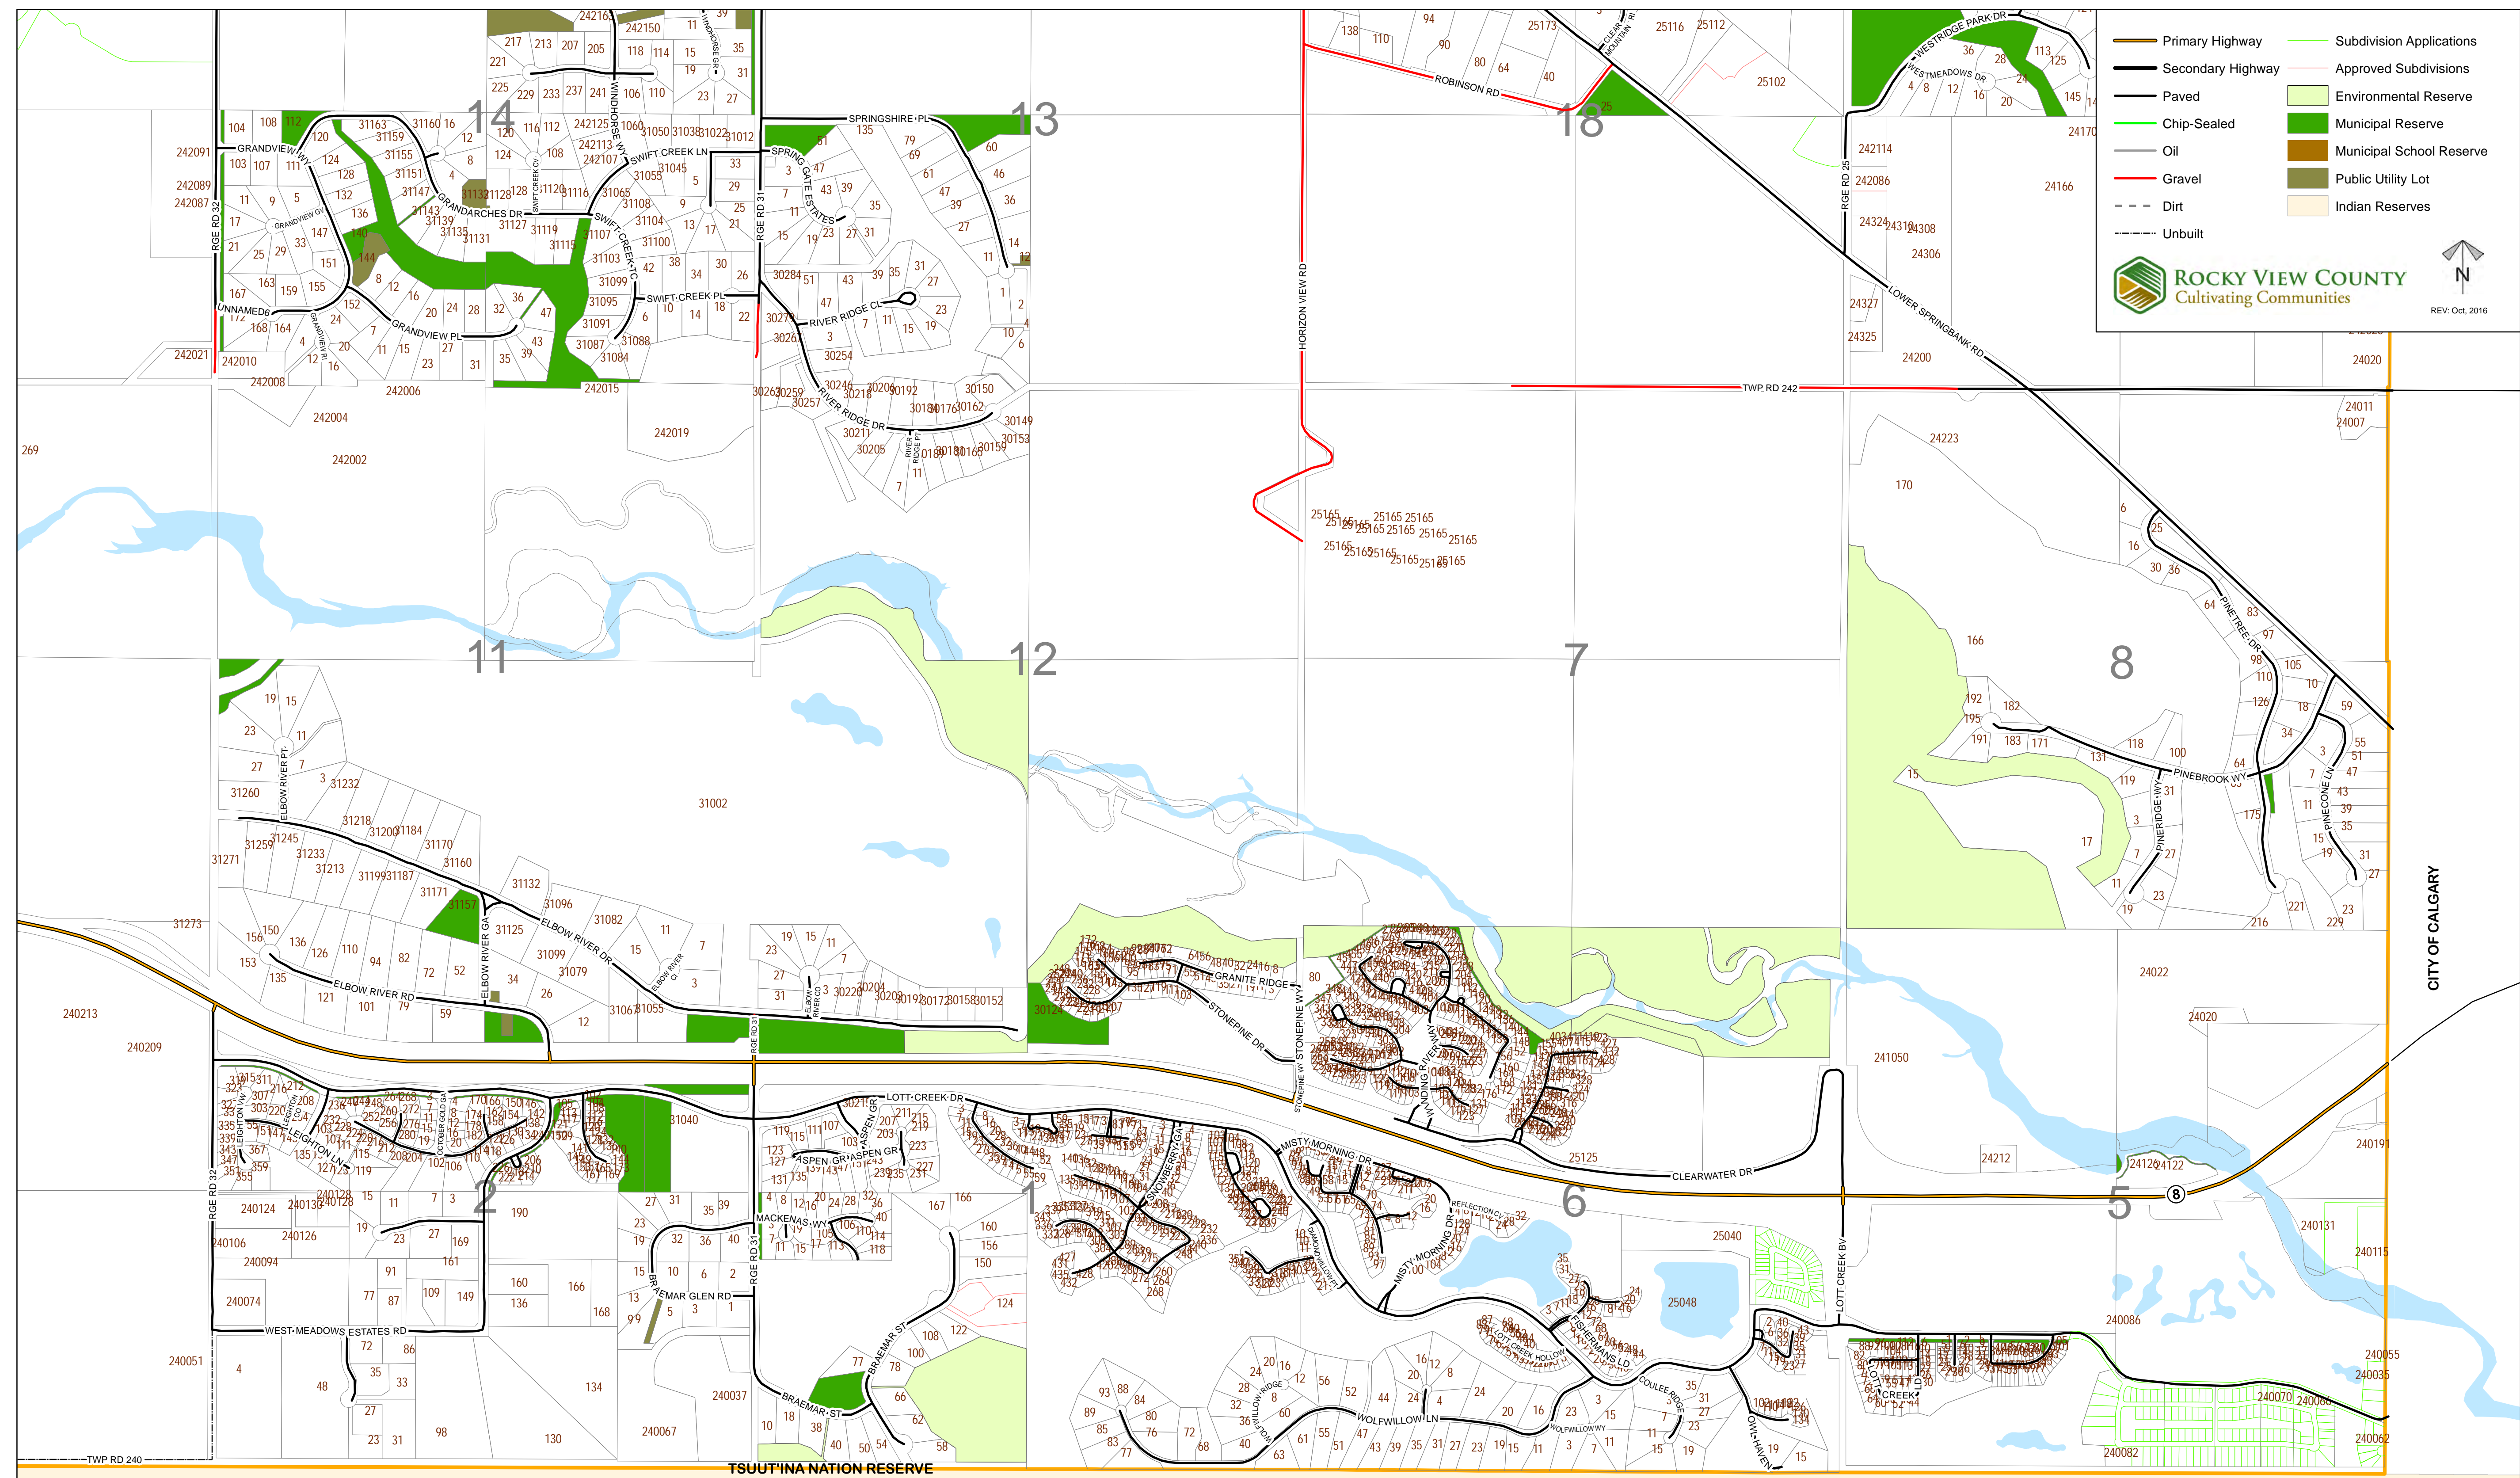

ELBOW VALLEY AREA MAP

	Primary Highway		Subdivision Applications
	Secondary Highway		Approved Subdivisions
	Paved		Environmental Reserve
	Chip-Sealed		Municipal Reserve
	Oil		Municipal School Reserve
	Gravel		Public Utility Lot
	Dirt		Indian Reserves
	Unbuilt		

ROCKY VIEW COUNTY
Cultivating Communities

REV: Oct. 2016

CITY OF CALGARY

TSUUT'INA NATION RESERVE